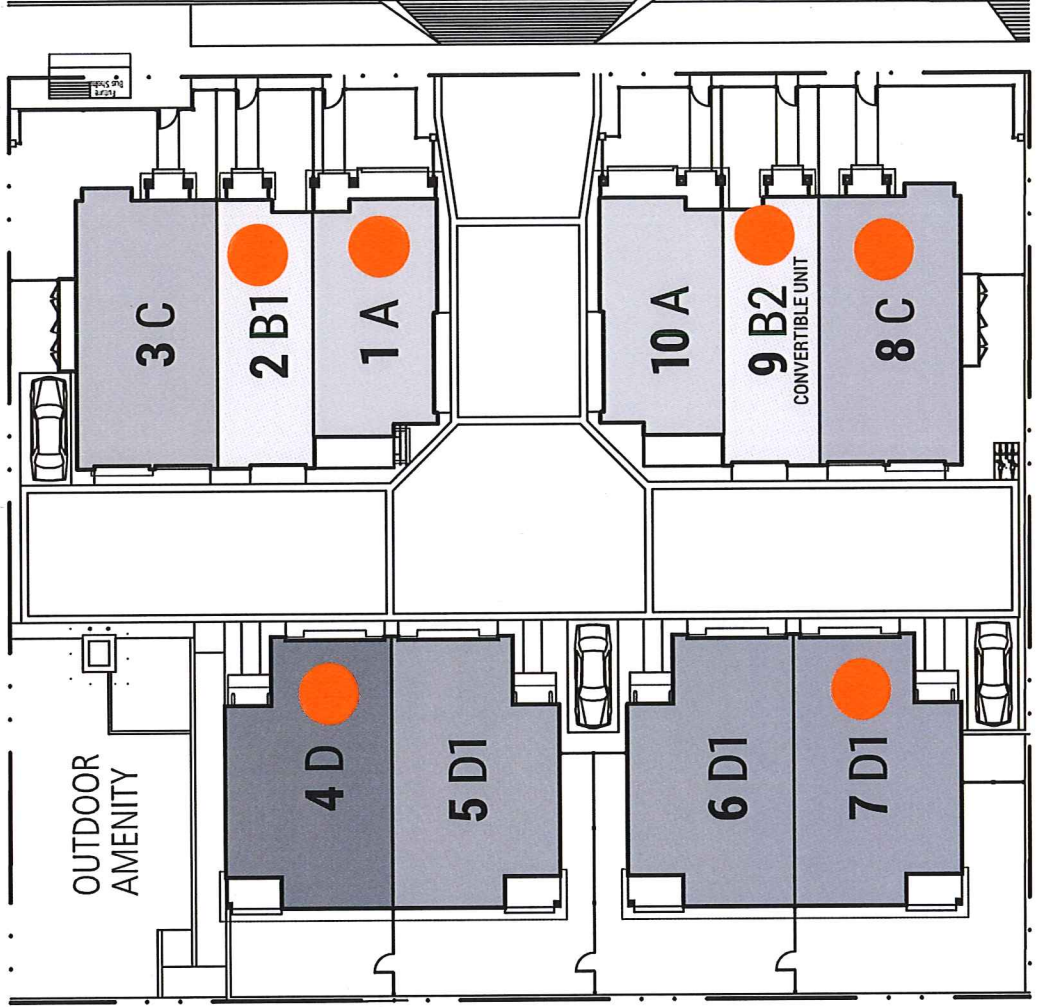

VERONA GARDEN

9211 No. 2 Road • Richmond BC V7E 2C9

SITE MAP

● Sold Units

In our continuing effort to meet the challenge of product improvement, we reserve the right to modify or change plans, specifications, features, and prices without notice. Renderings are an artist's conception only. All dimensions and sizes are approximate. Patio areas, exterior parking and landscaping may change from the artist's conception and are intended as general reference only. Refer to the Disclosure Statement for specific details. E.80.E.